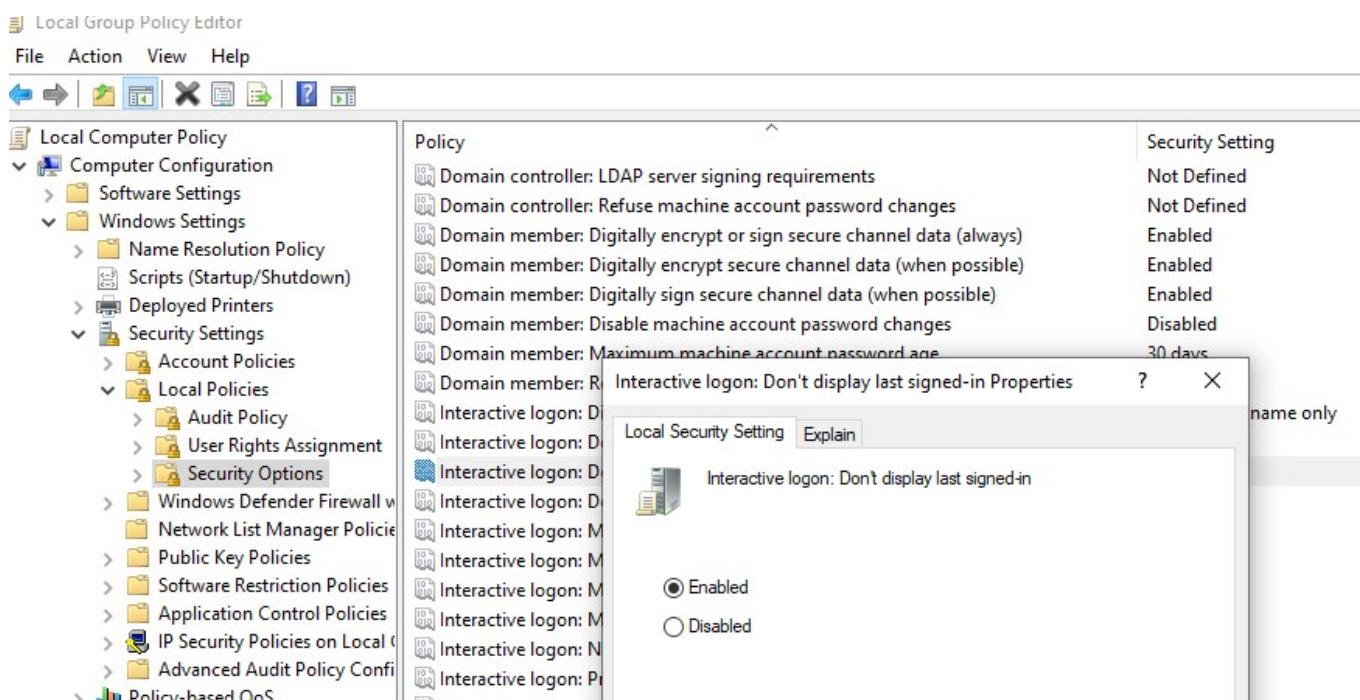

[Metasploit distec Exploitation. Part 02](#)

You won't lose anything. However, Windows 10 will no longer synchronize your settings between your PCs and use other Microsoft account- .... Sometimes you have to switch accounts on your Windows 10 computer for various reasons like you share your computer with your family or it's .... How do I login with a different user account?. This tutorial will show you different ways on how to switch between users without signing out on your local Windows 10 PC. If you are logged on .... It can help you avoid losing any work while the other person uses the same computer. 01. of 05. Switch Users in Windows 10 Sign-In Screen. [HollowCam .!(iPhone, iPad)](#)

[JBL's new true wireless buds ditch Siri for Alexa and offer fast charging](#)

[Apple Watch – Day one orders hit 1 million](#)

Do you have many user accounts on your Windows 10 PC? Do you need to know how to change the user that is signed in? Read this guide.. We list 7 different ways to Switch Users on Windows 10/8/7. This includes via the Start Menu, Login Screen, Task